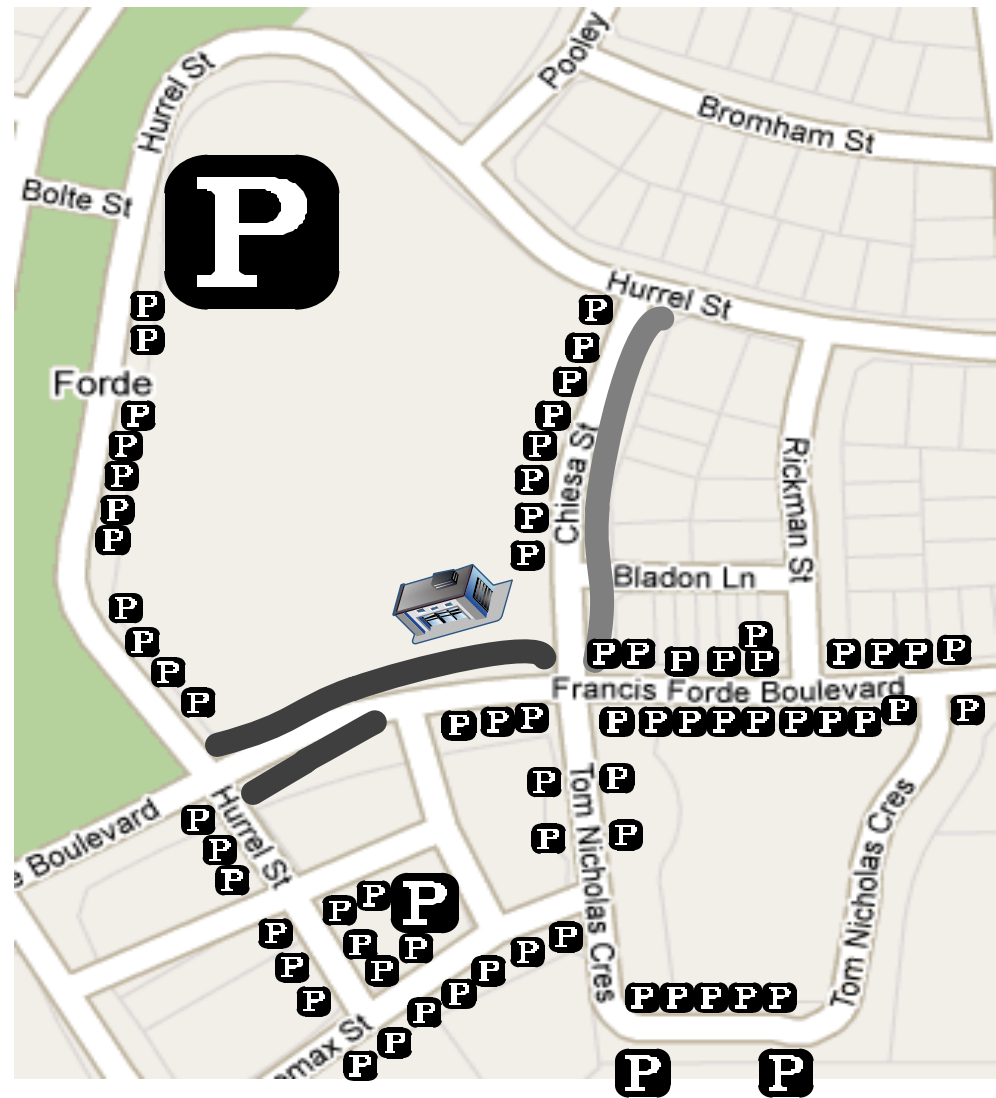

-  MPC - Hall
-  Parking
-  Bus Zone
No Parking
-  Resident Access
No Parking

Parking on Chiesa Street is on the road itself. Please only park on the Hall side as parking on both side will create access issues for the residents. Also, as this is the closest parking to the hall, please leave some room for those in the congregation who are less mobile.

Note: Due to the nature of the sprung floor, stilettos and other similar heeled shoes are not allowed in the Hall.

-  MPC - Hall
-  Parking
-  Bus Zone
No Parking
-  Resident Access
No Parking

Parking on Chiesa Street is on the road itself. Please only park on the Hall side as parking on both side will create access issues for the residents. Also, as this is the closest parking to the hall, please leave some room for those in the congregation who are less mobile.